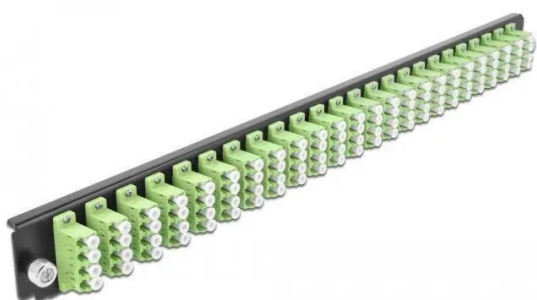

Item no.: 354654

19" fibre optic splice box front panel 24 port LC Quad lime green

from **70,84 EUR**

Item no.: 354654
shipping weight: 0.30 kg
Manufacturer: Delock

Product Description

This front panel from Delock can be installed in the 19" splice box from Delock.

- Connectors: 24x LC Quad female > 24x LC Quad female
- Colour: lime green
- For 96 OM5 multimode fibres
- Zirconium ceramic ferrule with protective cap
- For mounting in 19" splice box, 1 U
- Housing colour: Black
- Dimensions (LxWxH): approx. 482.6 x 44.0 x 44.0 mm