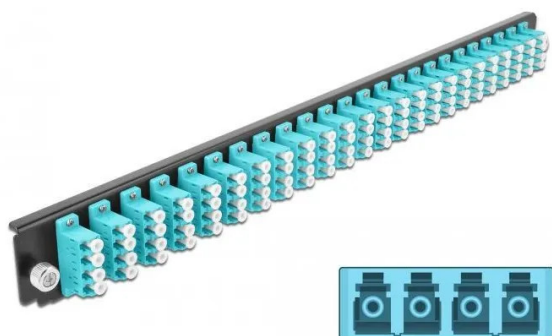

Item no.: 354652

## 19? fibre optic splice box front panel 24 port LC Quad aqua

from **73,67 EUR**

Item no.: 354652  
shipping weight: 0.30 kg  
Manufacturer: Delock

### Product Description

This front panel from Delock can be installed in the 19? splice box from Delock.

#### Specification

- Connectors: 24 x LC Quad female > 24 x LC Quad female
- Colour: aqua
- For 96 OM3 multimode fibres
- Zirconium ceramic ferrule with protective cap
- For mounting in 19? splice box, 1 U
- Housing colour: black
- Dimensions (LxWxH): approx. 482.6 x 44.0 x 44.0 mm