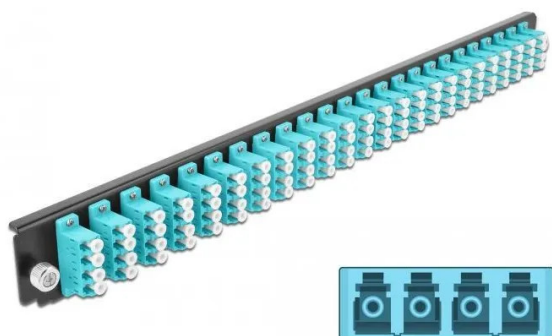

Item no.: 354652

19? fibre optic splice box front panel 24 port LC Quad aqua

from **70,84 EUR**

Item no.: 354652
shipping weight: 0.30 kg
Manufacturer: Delock

Product Description

This front panel from Delock can be installed in the 19? splice box from Delock.

Specification

- Connectors: 24 x LC Quad female > 24 x LC Quad female
- Colour: aqua
- For 96 OM3 multimode fibres
- Zirconium ceramic ferrule with protective cap
- For mounting in 19? splice box, 1 U
- Housing colour: black
- Dimensions (LxWxH): approx. 482.6 x 44.0 x 44.0 mm

System requirements

- Delock 19? glass fibre splice box 43350

Package contents

- 19? splice box front panel

Specifications

Scan this QR code to
view the product
All details, up-to-date
prices and availability