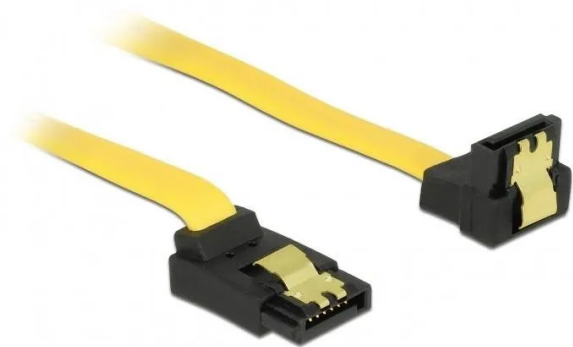

Item no.: 358508

SATA 6 Gb/s cable top angled to bottom angled 70 cm yellow

from **1,77 EUR**

Item no.: 358508
shipping weight: 0.10 kg
Manufacturer: Delock

Product Description

This SATA cable from Delock is used for the internal connection of various SATA devices, such as hard drives, controller cards or flash memory. It complies with the latest standard and supports a data transfer rate of up to 6 Gb/s and is downward compatible with the previous SATA versions, whereby only the respective transfer rate can be achieved here. Additional snap-in when connecting the cable is made possible by the metal clips on the connectors.

- Connectors: 1x SATA 6 Gb/s 7 pin female top angled > 1x SATA 6 Gb/s 7 pin female bottom angled
- With gold-coloured metal clips
- Data transfer rate up to 6 Gb/s
- Downward compatible to SATA 1.5 Gb/s and 3 Gb/s
- Wire gauge: 26 AWG
- Colour: yellow
- Length without connectors: approx. 70 cm