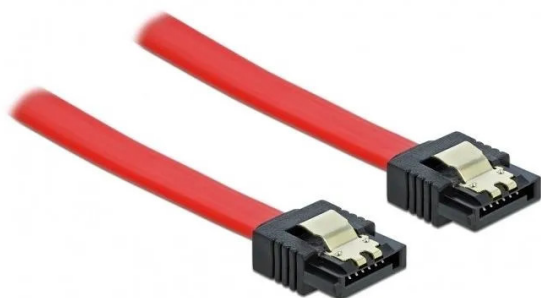

Item no.: 358488

## SATA 6 Gb/s cable 50 cm red

from **1,99 EUR**

Item no.: 358488  
shipping weight: 0.10 kg  
Manufacturer: Delock

### Product Description

This SATA cable from Delock is used for the internal connection of various SATA devices, such as hard drives, controller cards or flash memory. It complies with the latest standard and supports a data transfer rate of up to 6 Gb/s and is downward compatible with the previous SATA versions, whereby only the respective transfer rate can be achieved here. Additional snap-in when connecting the cable is made possible by the metal clips on the connectors.

- Connectors: 1x SATA 6 Gb/s 7 pin female straight > 1x SATA 6 Gb/s 7 pin female straight
- With gold-coloured metal clips
- Data transfer rate up to 6 Gb/s
- Downward compatible to SATA 1.5 Gb/s and 3 Gb/s
- Wire gauge: 26 AWG
- Colour: red
- Length without connectors: approx. 50 cm