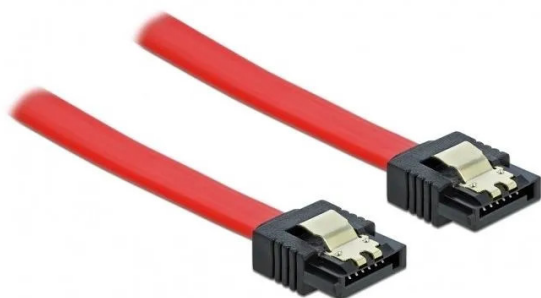

Item no.: 358488

SATA 6 Gb/s cable 50 cm red

from **2,06 EUR**

Item no.: 358488
shipping weight: 0.10 kg
Manufacturer: Delock

Product Description

This SATA cable from Delock is used for the internal connection of various SATA devices, such as hard drives, controller cards or flash memory. It complies with the latest standard and supports a data transfer rate of up to 6 Gb/s and is downward compatible with the previous SATA versions, whereby only the respective transfer rate can be achieved here. Additional snap-in when connecting the cable is made possible by the metal clips on the connectors.

- Connectors: 1x SATA 6 Gb/s 7 pin female straight > 1x SATA 6 Gb/s 7 pin female straight
- With gold-coloured metal clips
- Data transfer rate up to 6 Gb/s
- Downward compatible to SATA 1.5 Gb/s and 3 Gb/s
- Wire gauge: 26 AWG
- Colour: red
- Length without connectors: approx. 50 cm