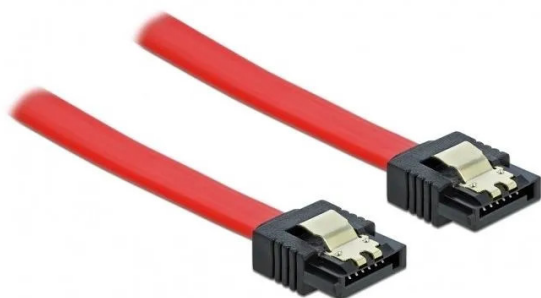

Item no.: 358488

## SATA 6 Gb/s cable 50 cm red

from **2,06 EUR**

Item no.: 358488  
shipping weight: 0.10 kg  
Manufacturer: Delock

### Product Description

This SATA cable from Delock is used for the internal connection of various SATA devices, such as hard drives, controller cards or flash memory. It complies with the latest standard and supports a data transfer rate of up to 6 Gb/s and is downward compatible with the previous SATA versions, whereby only the respective transfer rate can be achieved here. Additional snap-in when connecting the cable is made possible by the metal clips on the connectors.

- Connectors: 1x SATA 6 Gb/s 7 pin female straight > 1x SATA 6 Gb/s 7 pin female straight
- With gold-coloured metal clips
- Data transfer rate up to 6 Gb/s
- Downward compatible to SATA 1.5 Gb/s and 3 Gb/s
- Wire gauge: 26 AWG
- Colour: red
- Length without connectors: approx. 50 cm