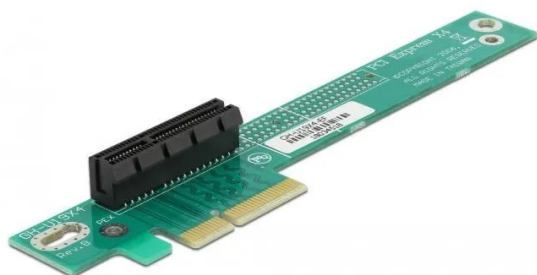

Item no.: 358264

Riser card PCI Express x4 >x4 90° left angled

from **13,36 EUR**

Item no.: 358264
shipping weight: 0.10 kg
Manufacturer: Delock

Product Description

The PCI Express riser card from Delock angles the PCI Express slot by 90°. This type of horizontal installation is necessary in 1 U computer housings, as vertical installation is not possible for space reasons.

- Connections: 1x PCI Express x4 > 1x PCI Express x4
- For 48.3 cm (19 inch) enclosure 1 U
- Left facing
- Dimensions: overall height 24 mm, complete height 32 mm
- OS independent, no driver installation required