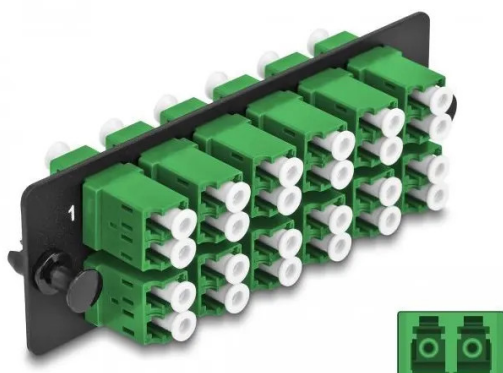

Item no.: 361035

Fibre optic adapter panel LC Duplex APC 12 port green

from **14,78 EUR**

Item no.: 361035
shipping weight: 0.10 kg
Manufacturer: Delock

Product Description

This panel from Delock is equipped with twelve LC duplex couplings and is suitable for installation in the 19" fibre optic HD (high density) patch panel from Delock. The LC duplex couplings can be used to easily connect fibre optic connectors to each other.

- Connectors: 12x LC Duplex female > 12x LC Duplex female
- For 24 OS2 singlemode fibres
- Zirconium ceramic sleeve with protective cap
- For mounting in 19" fibre optic HD (high density) patch panel, 1 U
- 12 ports with LC duplex couplings
- Material: metal/plastic
- Colour: green/black
- Dimensions (LxWxH): approx. 109 x 35 x 20 mm