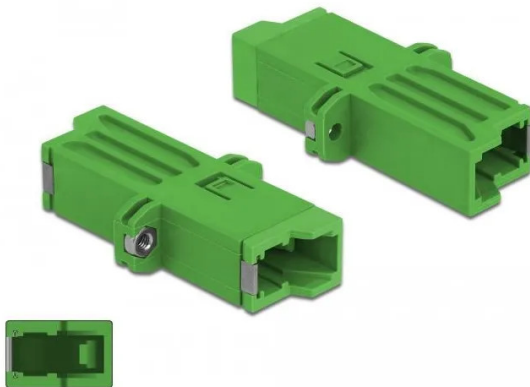

Item no.: 361077

Fibre optic coupling E2000 simplex socket to simplex socket singlemode green

from **4,55 EUR**

Item no.: 361077
shipping weight: 0.10 kg
Manufacturer: Delock

Product Description

With this E2000 simplex coupling from Delock, fibre optic connectors can be easily connected to each other. The coupling thus enables a direct connection of the fibre optic cable and is suitable for easy mounting in connection boxes or distributors.

Protection by dust cover The coupling is equipped with a corresponding cap to protect the sleeve from dust and keep it clean.

Specification

- Connectors: 1x E2000 simplex socket > 1x E2000 simplex socket
- For singlemode fibre
- Ceramic sleeve
- With dust cover
- Fastening via screws
- Material: plastic
- Colour: green
- Dimensions (LxWxH): approx. 41.9 x 22.0 x 8.9 mm