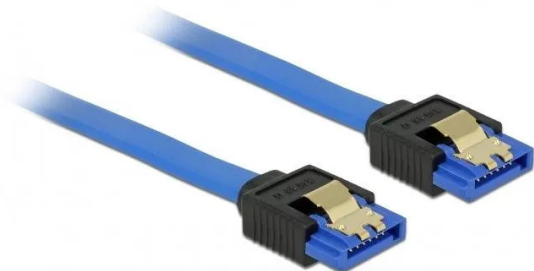

Item no.: 367805

84981 - Cable SATA 6 Gb/s female straight to SATA female straight 100 cm blue with gold clips

from **2,40 EUR**

Item no.: 367805
shipping weight: 0.10 kg
Manufacturer: Delock

Product Description

This SATA cable from Delock is used for the internal connection of various SATA devices, such as hard drives, controller cards or flash memory. It complies with the latest standard and supports a data transfer rate of up to 6 Gb/s and is downward compatible with the previous SATA versions, whereby only the respective transfer rate can be achieved here. Additional snap-in when connecting the cable is made possible by the metal clips on the connectors.

- Connectors: 1x SATA 6 Gb/s 7 pin female straight > 1x SATA 6 Gb/s 7 pin female straight
- Data transfer rate up to 6 Gb/s
- Downward compatible to SATA 1.5 Gb/s and 3 Gb/s
- Wire gauge: 26 AWG
- Colour: blue
- With gold-coloured metal clip
- Length without connectors: approx. 100 cm