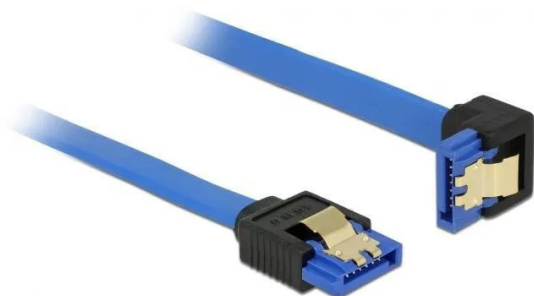

Item no.: 367825

85089 - Cable SATA 6 Gb/s female straight to SATA female angled 20 cm blue with gold clips

from **2,27 EUR**

Item no.: 367825
shipping weight: 0.10 kg
Manufacturer: Delock

Product Description

This SATA cable from Delock is used for the internal connection of various SATA devices, such as hard drives, controller cards or flash memory. It complies with the latest standard and supports a data transfer rate of up to 6 Gb/s and is downward compatible with the previous SATA versions, whereby only the respective transfer rate can be achieved here. When connecting a hard disk, the SATA cable is led away downwards. Additional snap-in when connecting the cable is made possible by the metal clips on the connectors.

- Connectors: 1x SATA 6 Gb/s 7 pin female straight > 1x SATA 6 Gb/s 7 pin female bottom angled
- Data transfer rate up to 6 Gb/s
- Downward compatible to SATA 1.5 Gb/s and 3 Gb/s
- Wire gauge: 26 AWG
- Colour: blue
- With gold-coloured metal clip
- Length without connectors: approx. 20 cm