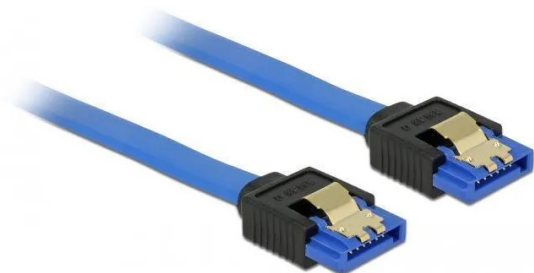

Item no.: 367801

84976 - Cable SATA 6 Gb/s female straight to SATA female straight 10 cm blue with gold clips

from **1,76 EUR**

Item no.: 367801
shipping weight: 0.10 kg
Manufacturer: Delock

Product Description

This SATA cable from Delock is used for the internal connection of various SATA devices, such as hard drives, controller cards or flash memory. It complies with the latest standard and supports a data transfer rate of up to 6 Gb/s and is downward compatible with the previous SATA versions, whereby only the respective transfer rate can be achieved here. Additional snap-in when connecting the cable is made possible by the metal clips on the connectors.

Specification

- Connectors: 1x SATA 6 Gb/s 7 pin female straight > 1x SATA 6 Gb/s 7 pin female straight
- Data transfer rate up to 6 Gb/s
- Downward compatible to SATA 1.5 Gb/s and 3 Gb/s
- Wire gauge: 26 AWG
- Colour: blue
- With gold-coloured metal clip
- Length without connectors: approx. 10 cm