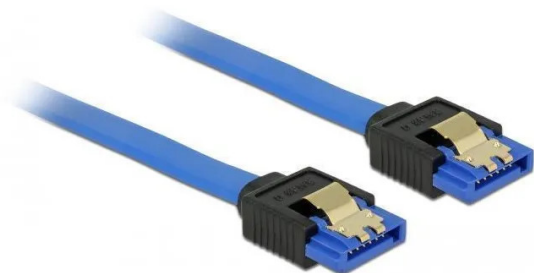

Item no.: 367801

84976 - Cable SATA 6 Gb/s female straight to SATA female straight 10 cm blue with gold clips

from **1,69 EUR**

Item no.: 367801
shipping weight: 0.10 kg
Manufacturer: Delock

Product Description

This SATA cable from Delock is used for the internal connection of various SATA devices, such as hard drives, controller cards or flash memory. It complies with the latest standard and supports a data transfer rate of up to 6 Gb/s and is downward compatible with the previous SATA versions, whereby only the respective transfer rate can be achieved here. Additional snap-in when connecting the cable is made possible by the metal clips on the connectors.

Specification

- Connectors: 1x SATA 6 Gb/s 7 pin female straight > 1x SATA 6 Gb/s 7 pin female straight
- Data transfer rate up to 6 Gb/s
- Downward compatible to SATA 1.5 Gb/s and 3 Gb/s
- Wire gauge: 26 AWG
- Colour: blue
- With gold-coloured metal clip
- Length without connectors: approx. 10 cm