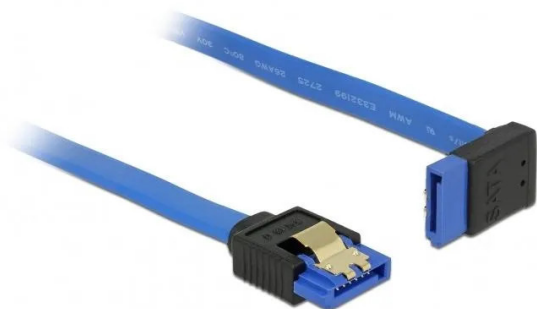

Item no.: 367816

84997 - Cable SATA 6 Gb/s female straight to SATA female angled 50 cm blue with gold clips

from **2,05 EUR**

Item no.: 367816
shipping weight: 0.10 kg
Manufacturer: Delock

Product Description

This SATA cable from Delock is used for the internal connection of various SATA devices, such as hard drives, controller cards or flash memory. It complies with the latest standard and supports a data transfer rate of up to 6 Gb/s and is downward compatible with the previous SATA versions, whereby only the respective transfer rate can be achieved here. When connecting a hard disk, the SATA cable is led away upwards. Additional snap-in when connecting the cable is made possible by the metal clips on the connectors.

Specification:

- Connectors: 1x SATA 6 Gb/s 7 pin female straight to 1x SATA 6 Gb/s 7 pin female top angled
- Data transfer rate up to 6 Gb/s
- Downward compatible to SATA 1.5 Gb/s and 3 Gb/s
- Wire gauge: 26 AWG
- Colour: blue
- With gold-coloured metal clip
- Length without connectors: approx. 50 cm