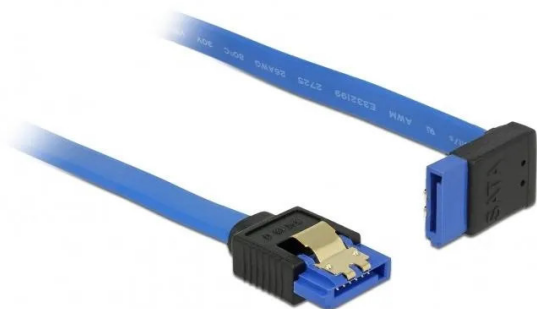

Item no.: 367816

84997 - Cable SATA 6 Gb/s female straight to SATA female angled 50 cm blue with gold clips

from **2,13 EUR**

Item no.: 367816
shipping weight: 0.10 kg
Manufacturer: Delock

Product Description

This SATA cable from Delock is used for the internal connection of various SATA devices, such as hard drives, controller cards or flash memory. It complies with the latest standard and supports a data transfer rate of up to 6 Gb/s and is downward compatible with the previous SATA versions, whereby only the respective transfer rate can be achieved here. When connecting a hard disk, the SATA cable is led away upwards. Additional snap-in when connecting the cable is made possible by the metal clips on the connectors.

Specification:

- Connectors: 1x SATA 6 Gb/s 7 pin female straight to 1x SATA 6 Gb/s 7 pin female top angled
- Data transfer rate up to 6 Gb/s
- Downward compatible to SATA 1.5 Gb/s and 3 Gb/s
- Wire gauge: 26 AWG
- Colour: blue
- With gold-coloured metal clip
- Length without connectors: approx. 50 cm