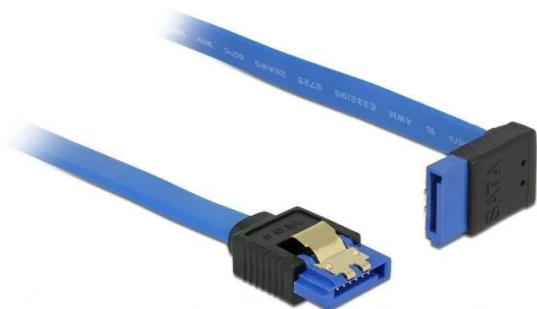

Item no.: 367815

## 84996 - Cable SATA 6 Gb/s female straight >SATA female top angled 30 cm blue with gold clips

from **2,05 EUR**

Item no.: 367815  
shipping weight: 0.10 kg  
Manufacturer: Delock

### Product Description

This SATA cable from Delock is used for the internal connection of various SATA devices, such as hard drives, controller cards or flash memory. It complies with the latest standard and supports a data transfer rate of up to 6 Gb/s and is downward compatible with the previous SATA versions, whereby only the respective transfer rate can be achieved here. When connecting a hard disk, the SATA cable is led away upwards. Additional snap-in when connecting the cable is made possible by the metal clips on the connectors.

- Connectors: 1 x SATA 6 Gb/s 7 pin female straight > 1 x SATA 6 Gb/s 7 pin female top angled
- Data transfer rate up to 6 Gb/s
- Downward compatible to SATA 1.5 Gb/s and 3 Gb/s
- Wire gauge: 26 AWG
- Colour: blue
- With gold-coloured metal clip
- Length without connectors: approx. 30 cm