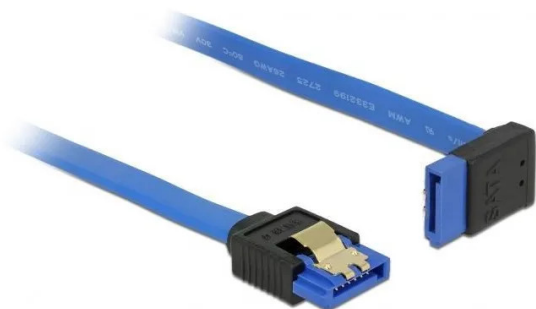

Item no.: 367815

84996 - Cable SATA 6 Gb/s female straight >SATA female top angled 30 cm blue with gold clips

from **1,97 EUR**

Item no.: 367815
shipping weight: 0.10 kg
Manufacturer: Delock

Product Description

This SATA cable from Delock is used for the internal connection of various SATA devices, such as hard drives, controller cards or flash memory. It complies with the latest standard and supports a data transfer rate of up to 6 Gb/s and is downward compatible with the previous SATA versions, whereby only the respective transfer rate can be achieved here. When connecting a hard disk, the SATA cable is led away upwards. Additional snap-in when connecting the cable is made possible by the metal clips on the connectors.

- Connectors: 1 x SATA 6 Gb/s 7 pin female straight > 1 x SATA 6 Gb/s 7 pin female top angled
- Data transfer rate up to 6 Gb/s
- Downward compatible to SATA 1.5 Gb/s and 3 Gb/s
- Wire gauge: 26 AWG
- Colour: blue
- With gold-coloured metal clip
- Length without connectors: approx. 30 cm