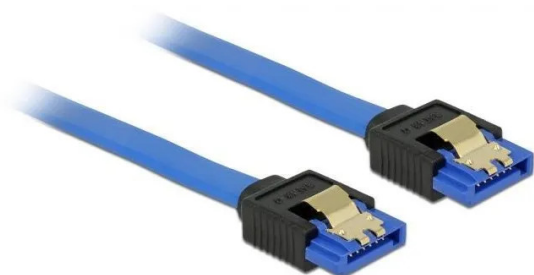

Item no.: 367804

## Cable SATA 6 Gb/s female straight to SATA female straight 50 cm blue with gold

from **2,13 EUR**

Item no.: 367804  
shipping weight: 0.10 kg  
Manufacturer: Delock

### Product Description

This SATA cable from Delock is used for the internal connection of various SATA devices, such as hard drives, controller cards or flash memory. It complies with the latest standard and supports a data transfer rate of up to 6 Gb/s and is downward compatible with the previous SATA versions, whereby only the respective transfer rate can be achieved here. Additional snap-in when connecting the cable is made possible by the metal clips on the connectors.

Specification:

- Connectors: 1 x SATA 6 Gb/s 7 pin female straight to 1 x SATA 6 Gb/s 7 pin female straight
- Data transfer rate up to 6 Gb/s
- Downward compatible with SATA 1.5 Gb/s and 3 Gb/s
- Wire gauge: 26 AWG
- Colour: blue
- With gold-coloured metal clip
- Length without connectors: approx. 50 cm