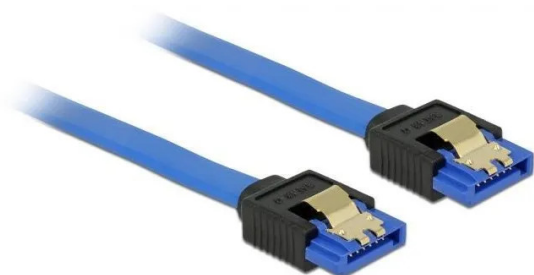

Item no.: 367804

Cable SATA 6 Gb/s female straight to SATA female straight 50 cm blue with gold

from **2,05 EUR**

Item no.: 367804
shipping weight: 0.10 kg
Manufacturer: Delock

Product Description

This SATA cable from Delock is used for the internal connection of various SATA devices, such as hard drives, controller cards or flash memory. It complies with the latest standard and supports a data transfer rate of up to 6 Gb/s and is downward compatible with the previous SATA versions, whereby only the respective transfer rate can be achieved here. Additional snap-in when connecting the cable is made possible by the metal clips on the connectors.

Specification:

- Connectors: 1 x SATA 6 Gb/s 7 pin female straight to 1 x SATA 6 Gb/s 7 pin female straight
- Data transfer rate up to 6 Gb/s
- Downward compatible with SATA 1.5 Gb/s and 3 Gb/s
- Wire gauge: 26 AWG
- Colour: blue
- With gold-coloured metal clip
- Length without connectors: approx. 50 cm