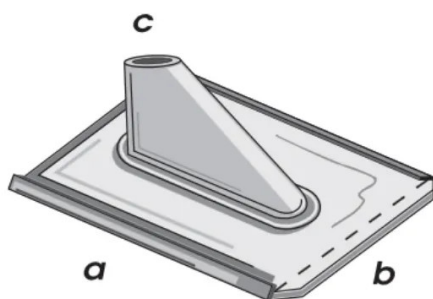

## BBZ50 - Sheet Lead Tile with Galvanized Steel Socket, 410x410 mm, 50 mm Diameter

from **61,12 EUR**

Item no.: BBZ50  
shipping weight: 3.00 kg  
Manufacturer: Televes

### Product Description

Televes Sheet Lead Tile with Galvanized Steel Socket for Pole Mounting For easy pole mounting on the roof.

- Length (a): 410 mm
- Width (b): 410 mm
- Diameter: 50 mm