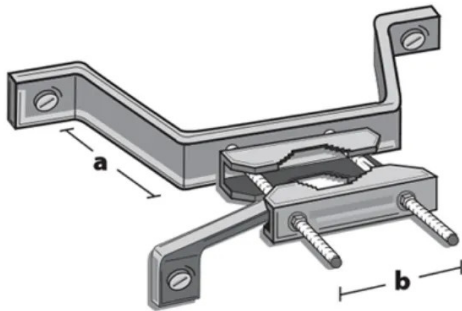

## MAHA60500 - Wall Mount for Poles with 60 mm Diameter, 500 mm Wall Distance

**91,47 EUR**

Item no.: MAHA60500  
shipping weight: 1.00 kg  
Manufacturer: Televes

### Product Description

Televes Wall Mount for Poles Wall mount for poles with up to 60 mm diameter, 500 mm wall distance

- Distance from the wall (a): 500 mm
- Max. pole diameter: 60 mm