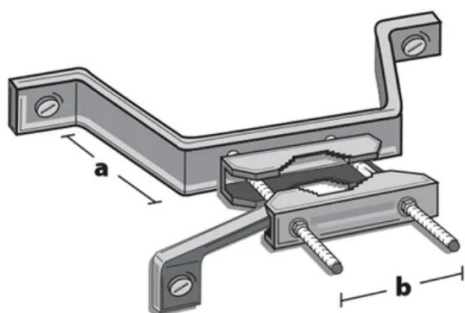

Item no.: MAHA60500

MAHA60500 - Wall Mount for Poles with 60 mm Diameter, 500 mm Wall Distance

93,70 EUR

Item no.: MAHA60500
shipping weight: 1.00 kg
Manufacturer: Televes

Product Description

Televes Wall Mount for Poles Wall mount for poles with up to 60 mm diameter, 500 mm wall distance

- Distance from the wall (a): 500 mm
- Max. pole diameter: 60 mm

Specifications

Scan this QR code to
view the product
All details, up-to-date
prices and availability