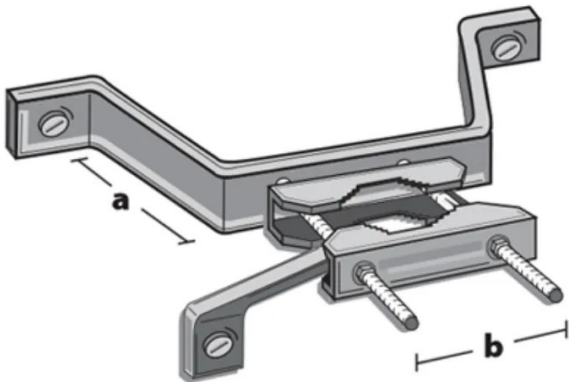

Item no.: MAHA89440

MAHA89440 - Wall Mount for Poles with up to 89 mm Diameter, 440 mm Wall Distance

from **247,37 EUR**

Item no.: MAHA89440
shipping weight: 12.30 kg
Manufacturer: Televes

Product Description

Televes Wall Mount for Poles Wall mount for poles with up to 89 mm diameter, 440 mm wall distance

- Distance from the wall (a): 440 mm
- Max. pole diameter: 89 mm

Specifications

Scan this QR code to
view the product
All details, up-to-date
prices and availability