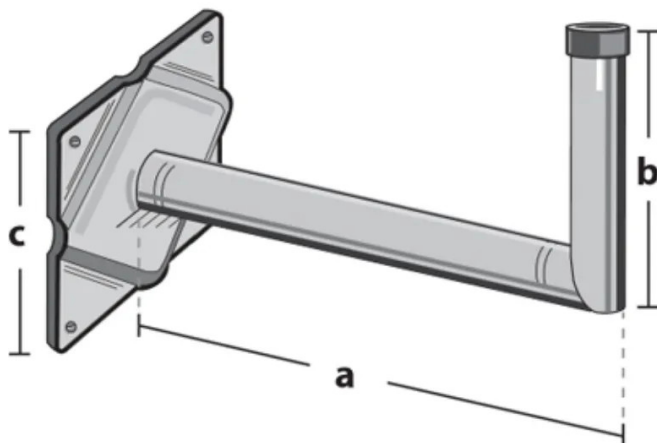

Item no.: WWH40HIT

WWH40HIT - Angle Wall Bracket, Galvanized, 38 mm Diameter, 40 cm Wall Distance

from **45,64 EUR**

Item no.: WWH40HIT
shipping weight: 2.10 kg
Manufacturer: Televes

Product Description

Televes Angle Wall Bracket, Galvanized The safe and weatherproof angle wall mount for your antenna. Suitable due to the high stability for almost any antenna size.

- Tube diameter: 38 mm
- a: 400 mm
- b: 300 mm
- c: 200 mm

Specifications

Scan this QR code to
view the product
All details, up-to-date
prices and availability