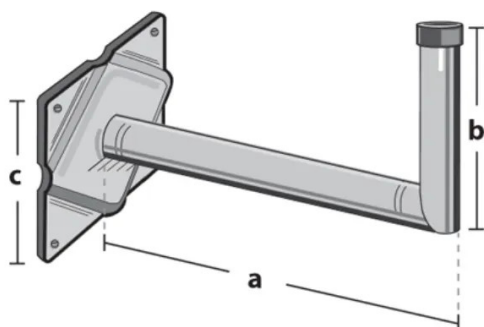

## WWH60 - Angle Wall Bracket, Galvanized, 600 mm Wall Distance

from **66,01 EUR**

Item no.: WWH60  
shipping weight: 3.10 kg  
Manufacturer: Televes

### Product Description

Televes Angle Wall Bracket, GalvanizedThe safe and weatherproof angle wall mount for your antenna. Due to its high stability suitable for almost any antenna size.

- Pipe diameter: 48 mm
- a: 600 mm
- b: 300 mm
- c: 200 mm