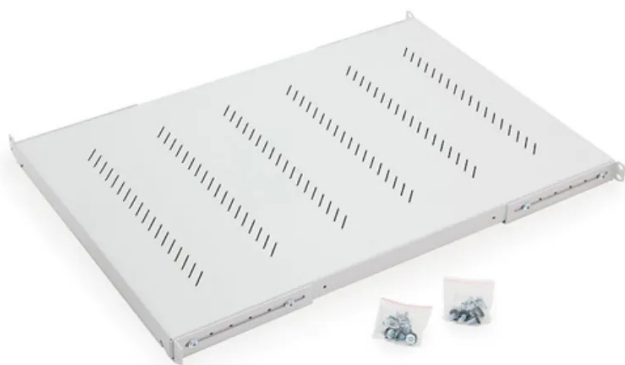

Item no.: 317051

RAC-UP-950-H4 - Heavy-duty shelf, 1 HU, 950 mm deep

from **67,80 EUR**

Item no.: 317051
shipping weight: 5.60 kg
Manufacturer: Triton

Product Description

TRITON RAC-UP-950-H4 - Heavy-duty shelf, 1 HU, 950 mm deep

Perforated 19-inch heavy-duty shelf with a height of 1 HU, a depth of 950 mm and a load capacity of 150 kg. Supply:

- 8x screws M6x10
- 8x plastic washers
- 8x captive nuts M6
- 8x screws M5x12 Thorx

Specifications