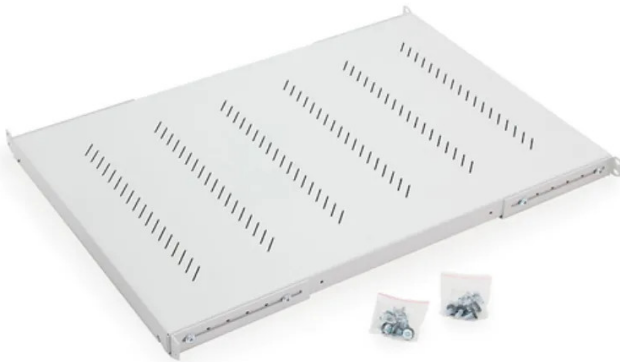

Item no.: 317051

RAC-UP-950-H4 - Heavy-duty shelf, 1 HU, 950 mm deep

from **62,33 EUR**

Item no.: 317051
shipping weight: 5.60 kg
Manufacturer: Triton

Product Description

TRITON RAC-UP-950-H4 - Heavy-duty shelf, 1 HU, 950 mm deep

Perforated 19-inch heavy-duty shelf with a height of 1 HU, a depth of 950 mm and a load capacity of 150 kg. Supply:

- 8x screws M6x10
- 8x plastic washers
- 8x captive nuts M6
- 8x screws M5x12 Thorx

Specifications