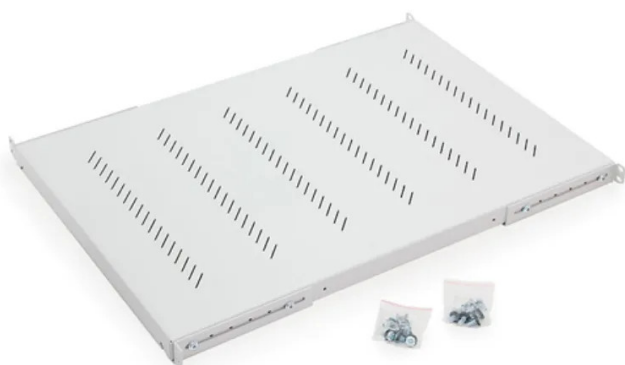

Item no.: 317051

RAC-UP-950-H4 - Heavy-duty shelf, 1 HU, 950 mm deep

from **66,31 EUR**

Item no.: 317051
shipping weight: 5.60 kg
Manufacturer: Triton

Product Description

TRITON RAC-UP-950-H4 - Heavy-duty shelf, 1 HU, 950 mm deep

Perforated 19-inch heavy-duty shelf with a height of 1 HU, a depth of 950 mm and a load capacity of 150 kg. Supply:

- 8x screws M6x10
- 8x plastic washers
- 8x captive nuts M6
- 8x screws M5x12 Thorx

Specifications