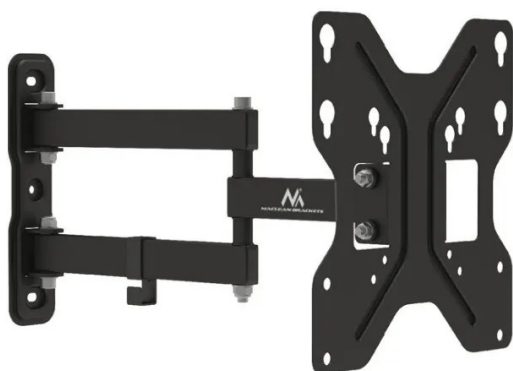

Item no.: MC-648

## MC-648 - wall mount, max. 42 inch, max. 30 kg, 1 device

### Product Description

Maclean MC-648 - VESA Monitor/TV Holder, 23-42", black, 30kg

The universal wall bracket is used for mounting LCD, LED and plasma TV sets as well as monitors of various brands with a weight of up to 30 kg and a diagonal screen size from 23" to 42".

The given screen size is just a suggestion. A larger TV can be mounted on the bracket when it does not exceed the maximum weight and is within the given VESA standard.

- Maximum load: Up to 30 kg
- The inclination can be adjusted from +15° to -15°
- Minimum/maximum horizontal spacing: 75/200 mm
- Minimum/Maximum vertical spacing: 75/200 mm
- Adjustable distance from the wall: From 60 to 393 mm
- Solid metal construction, very easy assembly
- High quality
- Powder coating: Black
- Designed for TVs from 23" to 42"
- Includes a set of mounting screws for the wall and for mounting the TV
- VESA standard: 75x75, 100x100, 100x200, 200x200 mm