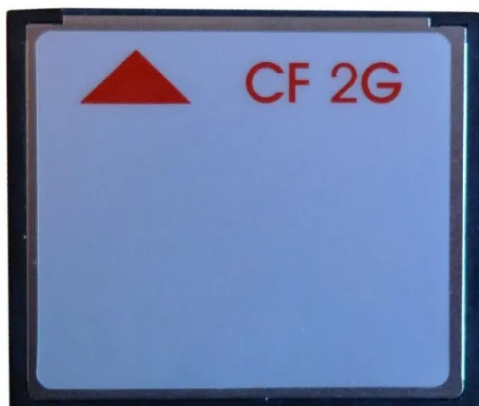

Item no.: CF2SLC

CF2SLC - memory card, 2GB, Compact Flash

from **15,76 EUR**

Item no.: CF2SLC
shipping weight: 0.10 kg
Manufacturer: PC Engines

Product Description

cf2slc - CompactFlash 2 GB, SLC flash, RoHS compliant

2 GB CompactFlash card with SMI 2232 controller, SLC flash, supports UDMA.Compatibility:

- Mikrotik RouterOS is ultra picky about CF controllers, not recommended
- Please note that these cards support DMA, must disable DMA when used on WRAP.1C/1D/2C boards