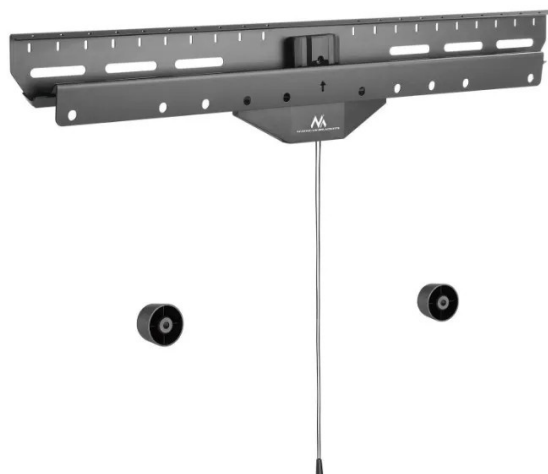

Item no.: MC-878

MC-878 - wall mount, max. 80 inch, max. 50 kg, 1 device

from **26,22 EUR**

Item no.: MC-878
shipping weight: 1.50 kg
Manufacturer: Maclean Brackets

Product Description

MC-878 - VESA Screen/TV Mount, 37-80", black, 50 kg

This wall bracket fits QLED, OLED, LED, LCD, plasma TVs from 37" to 80" with a weight up to 50 kg. Suitable for all brands with VESA standardized hole spacing from 200x200 to 600x400. With the wall bracket you can now attach your flat screen TV to the wall to save space. With the bracket, your screen hangs just 31 mm from the wall.

- Brand: Maclean
- Model: MC-878
- Type: TV wall mount
- Compatible with OLED/QLED/LED/LCD/Plasma
- Load capacity: Max. 50 kg
- Screen size: 37" to 80"
- Wall distance: 31 mm
- Adjustable inclination: 0, -5°
- Incl. mounting kit and assembly instructions