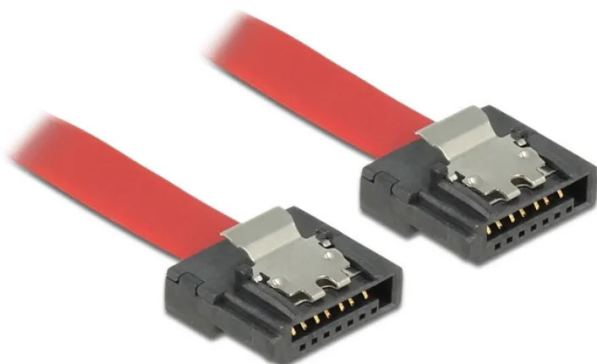

Item no.: 337249

83832 - SATA 6 Gb/s Cable 10 cm red FLEXI

from **2,98 EUR**

Item no.: 337249
shipping weight: 0.10 kg
Manufacturer: Delock

ca. 10 cm

Product Description

Delock SATA 6 Gb/s Cable 10 cm red FLEXI

The Delock SATA FLEXI cables were specifically designed to be used in tight spaces in chassis. They are ultra-flexible and can be bent or kinked as required, even knots are possible. Another advantage is the extreme durability that prevents breakage or material weakness of the cables.

By using the SATA FLEXI cables, angled connectors are no longer necessary; the connectors can be easily bent in every desired direction. The short connectors provide more flexibility in tight spaces and are practical to use, and the metal clips ensure that the cables reliably click into place. The cables support data transfer rates of up to 6 Gb/s and are downwards compatible to previous SATA versions.

- Connectors: 1 x SATA 6 Gb/s 7 pin receptacle straight > 1 x SATA 6 Gb/s 7 pin receptacle straight
- With metal clips
- Data transfer rate up to: 6 Gb/s
- Downwards compatible to: SATA 1.5 Gb/s and 3 Gb/s
- Cable gauge: 28 AWG
- Colour: red
- Length incl. connectors: ca. 10 cm
- System requirements: a free SATA port
- Package content: SATA cable
- Package: Zip poly bag