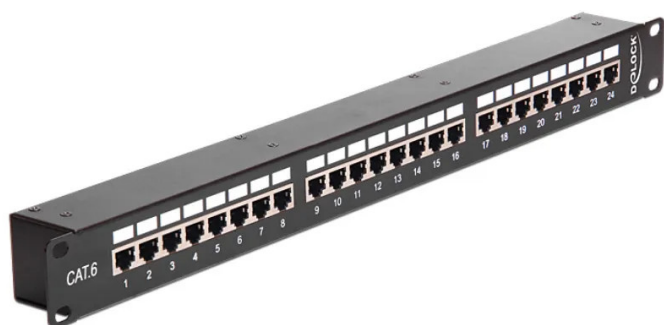

Item no.: 339071

43295 - 19 Coupler Patch Panel 24 Port Cat.6

from **59,53 EUR**

Item no.: 339071
shipping weight: 0.90 kg
Manufacturer: Delock

Product Description

Delock 19 Coupler Patch Panel 24 Port Cat.6

This Patch Panel by Delock can be mounted in a 19 rack. The jacks on the front and rear of the panel provide convenient connections for patch cable.

- Connector: 24 x RJ45 jack (front) > 24 x RJ45 jack (rear), 1:1 connected
- Shielded (Cat.6)
- For mounting in 19 racks, 1 U
- Printed name plate
- Color: Black
- Dimensions (LxWxH): ca. 482.6 x 44.0 x 44.0 mm
- Package content: Coupler Patch Panel