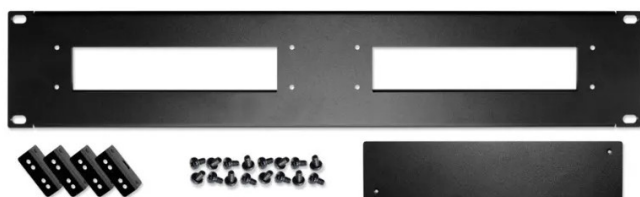

Item no.: 341031

PRM01 - 2HE-rack mount front plate for XPC Serie

from **70,78 EUR**

Item no.: 341031
shipping weight: 0.10 kg
Manufacturer: Shuttle

Product Description

SHUTTLE 2HE-rack mount front plate

This mounting kit includes a high-quality 2U front plate to install two 1.3-litre XPC slim PCs from Shuttle in a 19" server rack. Should only one XPC be installed, the unused opening can be closed with a cover plate which is also provided.

Scope of delivery:

- 1 rack mount front plate 483 x 89 mm (19" x 2 U), 1 mm steel, black, powder-coated
- 4x mounting bracket
- 16x screw (M3 x 5 mm)
- Cover panel (198.8 x 45.5 mm)

Compatibility list:

- Shuttle XPC slim Barebones: DX30, DL10J, DH02Ux, DS61, DS81(L), DH110(SE), DH170, DQ170, DH270, DH310(V2), DH310S, DH370, DH410, DH410S, DH470, DS47, DS407(T), DS437(T), DS57Ux, DS67Ux, DS68U, DS77Ux, DS10Ux