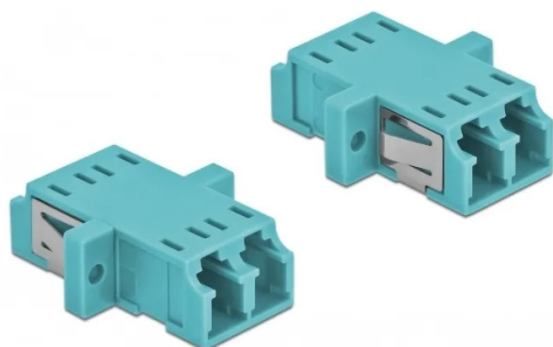

Item no.: 341412

86536 - Optical Fiber Coupler LC Duplex female to LC Duplex female Multi-mode 2 pieces light blue

from **4,39 EUR**

Item no.: 341412
shipping weight: 0.10 kg
Manufacturer: Delock

2 x

Product Description

Delock Optical Fiber Coupler LC Duplex female to LC Duplex female Multi-mode 2 pieces light blue

With this LC Duplex coupling by Delock, optical fiber male connectors can be easily connected to each other. The coupling enables a direct connection to the optical fiber cable and is suitable for simple mounting in optical fiber connection boxes, cabinets and patch panels.

The coupling is equipped with an appropriate cap to protect the sleeve from dust and to keep it clean.

- Connectors: 1 x SC Duplex female > 1 x SC Duplex female
- For multi-mode fiber OM3
- Ceramic sleeve
- With dust cover
- Mounting via metal holder or screws
- 2 x mounting holes
- Mounting hole diameter: 2.3 mm
- Pitch of screw hole: ca. 18 mm
- Panel cut-out (WxH): ca. 13.4 x 9.5 mm
- Operating temperature: -20 °C ~ 70 °C
- Material: plastic
- Colour: light blue
- Dimensions (LxWxH): ca. 29.2 x 12.7 x 9.3 mm