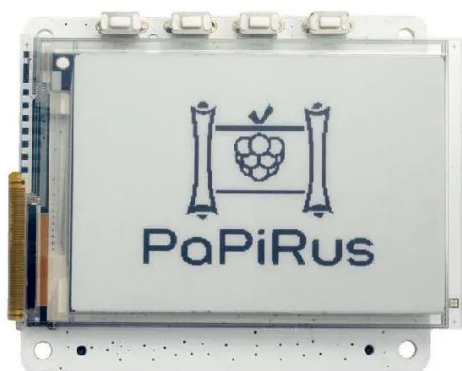

Item no.: 343715

PAPIRUS LARGE - 2.7 inch E-Ink display PapiRus

from **59,19 EUR**

Item no.: 343715
shipping weight: 0.10 kg
Manufacturer: Pi Supply

Product Description

2.7 inch E-Ink-Display PapiRus

The PaPiRus displays are a HAT family for use with Raspberry Pi products. The HATs are available in three different sizes of ePaper displays: Small (1.44 "), Medium (2.0") and Large (2.7 "). There is also a multipack with a display of each size.

ePaper displays are designed to show text just like ink on paper. Simply plug the PaPiRus HAT on top of your Pi and you can start with your project.

- 3 different sizes
- Energy saving
- High resolution
- Large beam angle
- Excellent for reflecting light
- Displays unlimited text and images
- Open waveform
- 32 MB flash memory
- Battery real-time clock
- EEPROM
- Digital temperature and heat monitoring
- Reset pin header (optional)
- 4x slimline switches (optional)
- Suitable for a 3.3 V or 5 V power supply