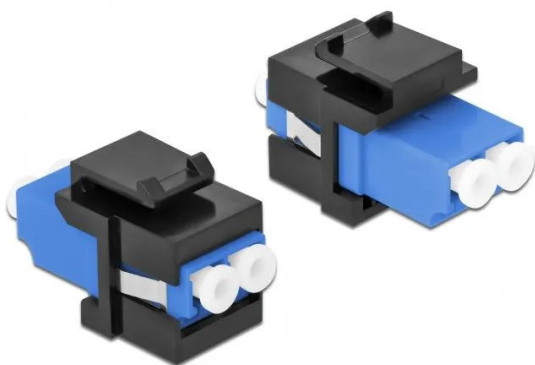

Item no.: 344557

86718 - Keystone Module LC Duplex female to LC Duplex female blue / black

from **3,00 EUR**

Item no.: 344557
shipping weight: 0.10 kg
Manufacturer: Delock

Product Description

Keystone Module LC Duplex female to LC Duplex female blue / black

This module by Delock can be used to extend fiber optic cables. Thanks to the standardized dimensions, it is easy to snap-in in various brackets, such as B. Keystone patch panels, boxes or housings.

- Connectors: 1 x LC Duplex female > 1 x LC Duplex female
- Color: blue
- For singlemode fibers
- Insertion loss < 0.2 dB
- With dust cover
- For installation in Keystone brackets with 19.2 x 14.9 mm
- Housing color: black
- Dimensions (LxWxH): approx. 27.4 x 16.5 x 21.9 mm