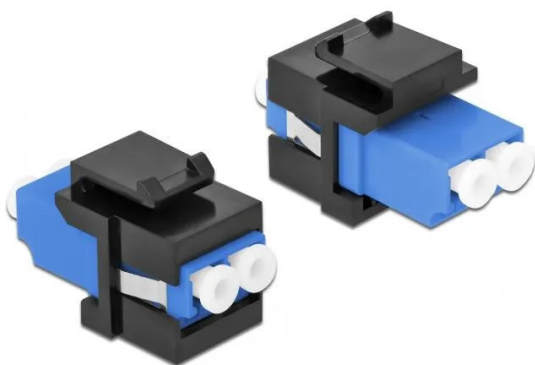

Item no.: 344557

## 86718 - Keystone Module LC Duplex female to LC Duplex female blue / black

from **2,88 EUR**

Item no.: 344557  
shipping weight: 0.10 kg  
Manufacturer: Delock

### Product Description

Keystone Module LC Duplex female to LC Duplex female blue / black

This module by Delock can be used to extend fiber optic cables. Thanks to the standardized dimensions, it is easy to snap-in in various brackets, such as B. Keystone patch panels, boxes or housings.

- Connectors: 1 x LC Duplex female > 1 x LC Duplex female
- Color: blue
- For singlemode fibers
- Insertion loss < 0.2 dB
- With dust cover
- For installation in Keystone brackets with 19.2 x 14.9 mm
- Housing color: black
- Dimensions (LxWxH): approx. 27.4 x 16.5 x 21.9 mm