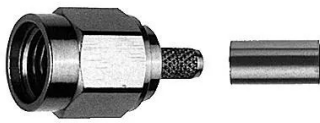

Item no.: SC1-SMARV-PC10

## SC1-SMARV-PC10 - RP-SMA plug (m) straight for RG58, RG58 C/U

**1,64 EUR**

Item no.: SC1-SMARV-PC10  
shipping weight: 0.10 kg  
Manufacturer: Panorama Antennas

### Product Description

RP-SMA plug (m) straight for RG58, RG58 C/U

SMA reverse plug (m) for the following cable types: RG58, RG58C/U, LMR240, CS29 panorama cable, CS23 panorama cable.

- Version: Straight
- Surface: Nickel-plated or gold-plated
- Assembly: Inner conductor soldering or crimping; Outer conductor crimping