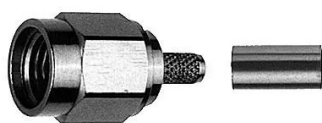

Item no.: SC1-SMARV-PC10

SC1-SMARV-PC10 - RP-SMA plug (m) straight for RG58, RG58 C/U

1,46 EUR

Item no.: SC1-SMARV-PC10
shipping weight: 0.10 kg
Manufacturer: Panorama Antennas

Product Description

RP-SMA plug (m) straight for RG58, RG58 C/U

SMA reverse plug (m) for the following cable types: RG58, RG58C/U, LMR240, CS29 panorama cable, CS23 panorama cable.

- Version: Straight
- Surface: Nickel-plated or gold-plated
- Assembly: Inner conductor soldering or crimping; Outer conductor crimping