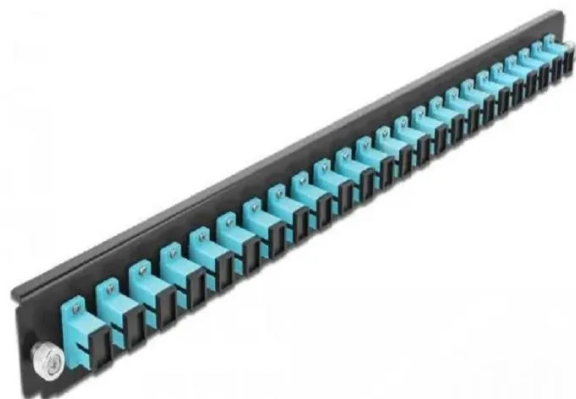

Item no.: 354635

19? fibre optic splice box front panel 24 port SC Simplex aqua

from **24,14 EUR**

Item no.: 354635
shipping weight: 0.30 kg
Manufacturer: Delock

Product Description

This front panel from Delock can be installed in the 19? splice box from Delock.

- Connections: 24 x SC simplex socket > 24 x SC simplex socket
- Colour: aqua
- For 24 OM3 multimode fibres
- Zirconium ceramic ferrule with protective cap
- For mounting in 19? splice box, 1 U
- Housing colour: black
- Dimensions (LxWxH): approx. 482.6 x 44.0 x 44.0 mm

System requirements

- Delock 19? glass fibre splice box 43348

Package contents

- 19? splice box front panel

Packaging

- White Box

Specifications

Scan this QR code to
view the product
All details, up-to-date
prices and availability