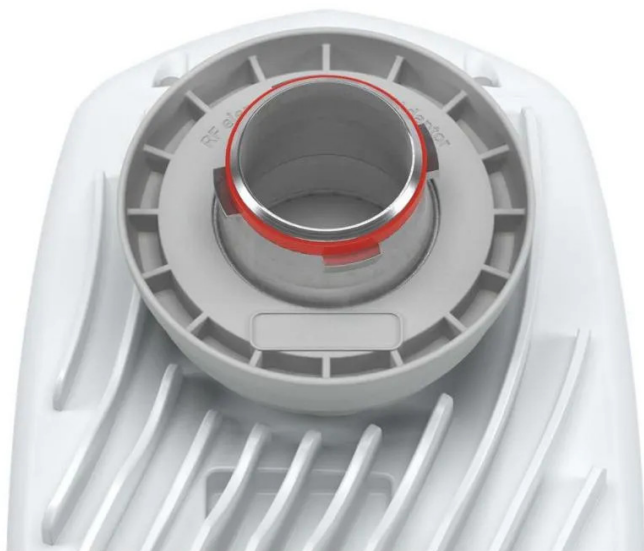

Item no.: TPA-AMU

TPA-AMU - TwistPort™ Adaptor for Mimosa WG

34,53 EUR

Item no.: TPA-AMU
shipping weight: 0.20 kg
Manufacturer: RF Elements

Product Description

TPA-AMU - TwistPort™ Adaptor for Mimosa WG

The TwistPort™ adaptor for Mimosa WG makes the radio compatible with all TwistPort™ antennas. TwistPort™ adaptors are equipped with our original quick-locking waveguide port. With the Mimosa WG TwistPort™ adaptor, you can easily switch between H/V and dual slant polarization setup.

- Antenna connection: TwistPort™ - quick locking waveguide port
- Materials: Insert - aluminium alloy; Adaptor - UV stabilized and weather resistant ABS plastic
- Flame rating: UL 94 HB
- Temperature: -40°C to +60°C (-40°F to +140°F)
- Wind survival: 160 km/h (100 miles/h)
- Weight: 0.18 kg (0.4 lbs) – single unit incl. package
- Dimensions: 109 x 98 x 54 mm (4.2 x 3.8 x 2.1 inch)

Compatible Wireless Platforms

- RF elements®: any TwistPort™ antenna
- Mimosa Networks: C5x, B5x

Specifications

Scan this QR code to
view the product
All details, up-to-date
prices and availability