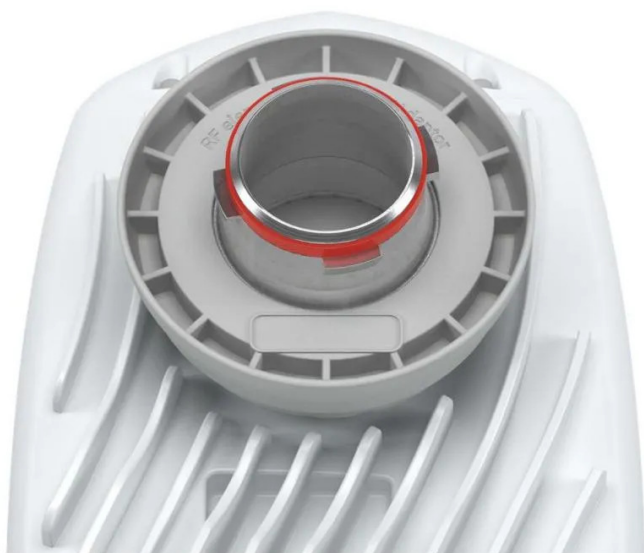

## TPA-AMU - TwistPort™ Adaptor for Mimosa WG

**33,68 EUR**

Item no.: TPA-AMU  
shipping weight: 0.20 kg  
Manufacturer: RF Elements

### Product Description

TPA-AMU - TwistPort™ Adaptor for Mimosa WG

The TwistPort™ adaptor for Mimosa WG makes the radio compatible with all TwistPort™ antennas. TwistPort™ adaptors are equipped with our original quick-locking waveguide port. With the Mimosa WG TwistPort™ adaptor, you can easily switch between H/V and dual slant polarization setup.

- Antenna connection: TwistPort™ - quick locking waveguide port
- Materials: Insert - aluminium alloy; Adaptor - UV stabilized and weather resistant ABS plastic
- Flame rating: UL 94 HB
- Temperature: -40°C to +60°C (-40°F to +140°F)
- Wind survival: 160 km/h (100 miles/h)
- Weight: 0.18 kg (0.4 lbs) – single unit incl. package
- Dimensions: 109 x 98 x 54 mm (4.2 x 3.8 x 2.1 inch)