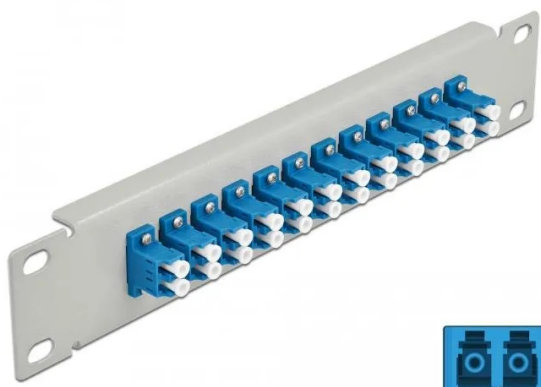

Item no.: 354001

## 10? fibre optic patch panel 12 port LC duplex blue 1 U grey

from **17,76 EUR**

Item no.: 354001  
shipping weight: 0.20 kg  
Manufacturer: Delock

### Product Description

This patch panel from Delock is equipped with twelve LC duplex couplings and is suitable for installation in a 10? network cabinet. With the LC duplex couplings, fibre optic plugs can be easily connected to each other.

#### Specification

- Connectors: 12 x LC Duplex female > 12 x LC Duplex female
- For singlemode fibre
- Ceramic sleeve
- With dust cover
- Colour: blue
- For mounting in 10? network cabinet, 1 U
- 12 ports with LC duplex couplings
- Enclosure material: metal
- Housing colour: grey
- Dimensions (LxWxH): approx. 254 x 44 x 10 mm