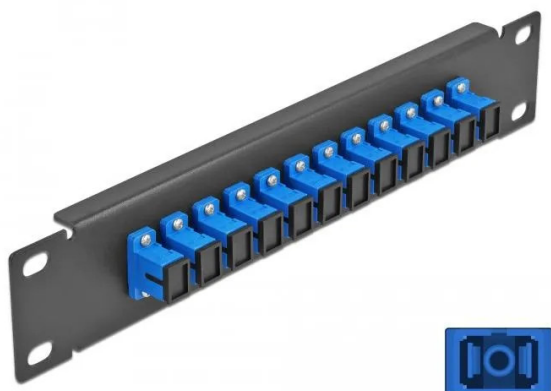

Item no.: 353977

10? FO patch panel 12 port SC simplex blue 1 U black

from **7,32 EUR**

Item no.: 353977
shipping weight: 0.20 kg
Manufacturer: Delock

Product Description

This patch panel from Delock is equipped with twelve SC simplex couplings and is suitable for installation in a 10? network cabinet. With the SC simplex couplings, fibre optic plugs can be easily connected to each other.

Specification

- Connectors: 12 x SC Simplex female > 12 x SC Simplex female
- For singlemode fibre
- Ceramic sleeve
- With dust cover
- Colour: blue
- For mounting in 10? network cabinet, 1 U
- 12 ports with SC Simplex couplings
- Housing material: metal
- Housing colour: black
- Dimensions (LxWxH): approx. 254 x 44 x 10 mm