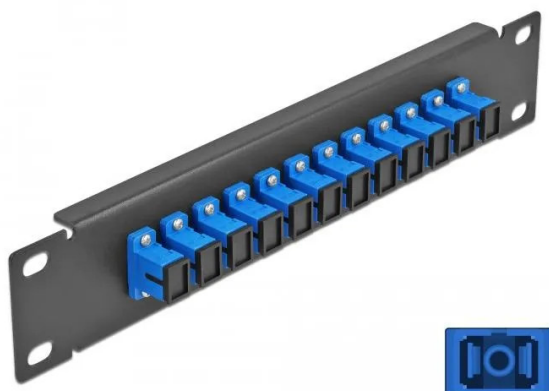

## 10? FO patch panel 12 port SC simplex blue 1 U black

from **7,61 EUR**

Item no.: 353977  
shipping weight: 0.20 kg  
Manufacturer: Delock

### Product Description

This patch panel from Delock is equipped with twelve SC simplex couplings and is suitable for installation in a 10? network cabinet. With the SC simplex couplings, fibre optic plugs can be easily connected to each other.

#### Specification

- Connectors: 12 x SC Simplex female > 12 x SC Simplex female
- For singlemode fibre
- Ceramic sleeve
- With dust cover
- Colour: blue
- For mounting in 10? network cabinet, 1 U
- 12 ports with SC Simplex couplings
- Housing material: metal
- Housing colour: black
- Dimensions (LxWxH): approx. 254 x 44 x 10 mm