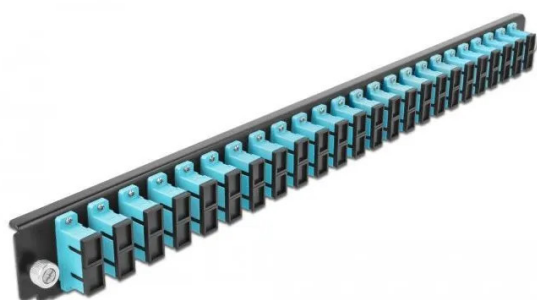

Item no.: 354646

19" Fibre Optic Splice Box Front Panel 24 Port SC Duplex aqua

from **30,71 EUR**

Item no.: 354646
shipping weight: 0.40 kg
Manufacturer: Delock

Product Description

This front panel from Delock can be installed in the 19" splice box from Delock.

- Connectors: 24x SC Duplex female > 24x SC Duplex female
- Colour: Aqua
- For 48 OM3 multimode fibres
- Zirconium ceramic ferrule with protective cap
- For mounting in 19" splice box, 1 U
- Housing colour: Black
- Dimensions (LxWxH): approx. 482.6 x 44.0 x 44.0 mm