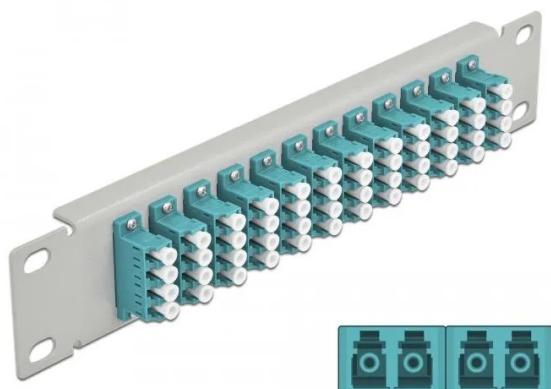

Item no.: 354014

10? fibre optic patch panel 12 port LC Quad aqua 1 U grey

from **64,00 EUR**

Item no.: 354014
shipping weight: 0.20 kg
Manufacturer: Delock

Product Description

This patch panel from Delock is equipped with twelve LC Quad couplings and is suitable for installation in a 10? network cabinet. With the LC Quad couplings, fibre optic connectors can be easily connected to each other.

Specification

- Connectors: 12 x LC Quad female > 12 x LC Quad female
- For multimode fibre OM3
- Ceramic sleeve
- With dust cover
- Colour: aqua
- For mounting in 10? network cabinet, 1 U
- 12 ports with LC Quad couplings
- Enclosure material: metal
- Housing colour: grey
- Dimensions (LxWxH): approx. 254 x 44 x 10 mm

Package contents

- 10? fibre optic patch panel

Packaging

- Box

Specifications

Scan this QR code to
view the product
All details, up-to-date
prices and availability