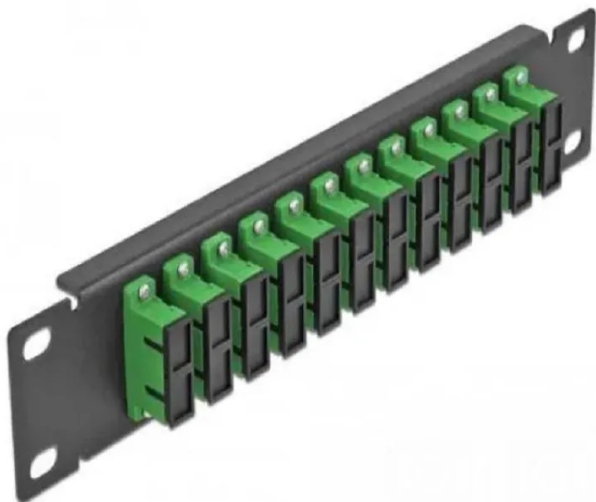

Item no.: 353987

## 10? FO Patch Panel 12 Port SC Duplex green 1 U black

from **13,82 EUR**

Item no.: 353987  
shipping weight: 0.20 kg  
Manufacturer: Delock

### Product Description

This patch panel from Delock is equipped with twelve SC duplex couplings and is suitable for installation in a 10? network cabinet. The SC duplex couplings can be used to easily connect fibre optic plugs to each other.

#### Specification

- Connectors: 12 x SC Duplex female > 12 x SC Duplex female
- For singlemode fibre
- Ceramic sleeve
- With dust cover
- Colour: green
- For mounting in 10? network cabinet, 1 U
- 12 ports with SC Duplex couplings
- Housing material: metal
- Housing colour: black
- Dimensions (LxWxH): approx. 254 x 44 x 10 mm