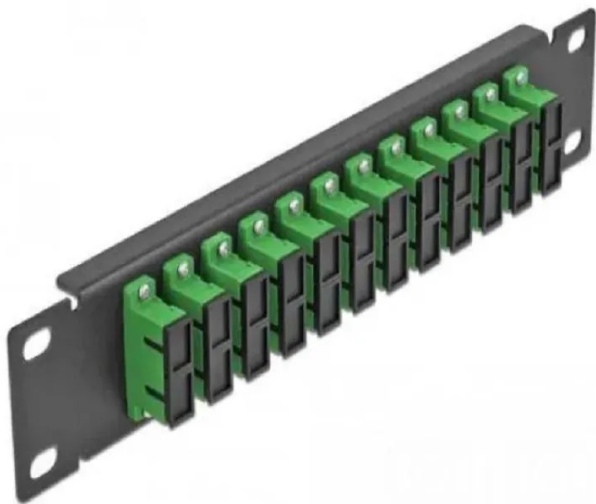

Item no.: 353987

10? FO Patch Panel 12 Port SC Duplex green 1 U black

from **13,29 EUR**

Item no.: 353987
shipping weight: 0.20 kg
Manufacturer: Delock

Product Description

This patch panel from Delock is equipped with twelve SC duplex couplings and is suitable for installation in a 10? network cabinet. The SC duplex couplings can be used to easily connect fibre optic plugs to each other.

Specification

- Connectors: 12 x SC Duplex female > 12 x SC Duplex female
- For singlemode fibre
- Ceramic sleeve
- With dust cover
- Colour: green
- For mounting in 10? network cabinet, 1 U
- 12 ports with SC Duplex couplings
- Housing material: metal
- Housing colour: black
- Dimensions (LxWxH): approx. 254 x 44 x 10 mm

Package contents

- 10? fibre optic patch panel

Packaging

- Box

Specifications

Scan this QR code to
view the product
All details, up-to-date
prices and availability