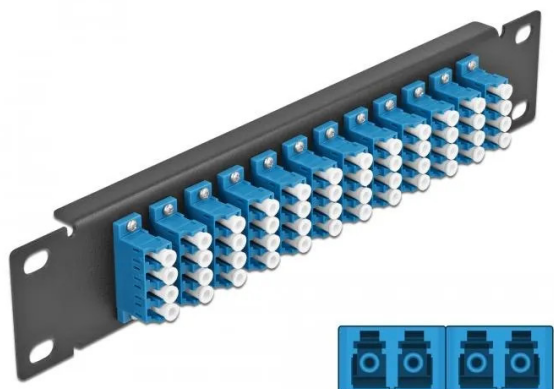

Item no.: 353991

## 10" fibre optic patch panel 12 port LC Quad blue 1 U black

from **64,00 EUR**

Item no.: 353991  
shipping weight: 0.20 kg  
Manufacturer: Delock

### Product Description

This patch panel from Delock is equipped with twelve LC Quad couplings and is suitable for installation in a 10" network cabinet. With the LC Quad couplings, fibre optic connectors can be easily connected to each other.

- Connectors: 12x LC Quad female > 12x LC Quad female
- For singlemode fibre
- Ceramic sleeve
- With dust cover
- Colour: blue
- For mounting in 10" network cabinet, 1 U
- 12 ports with LC Quad couplings
- Enclosure material: Metal
- Housing colour: Black
- Dimensions (LxWxH): approx. 254 x 44 x 10 mm