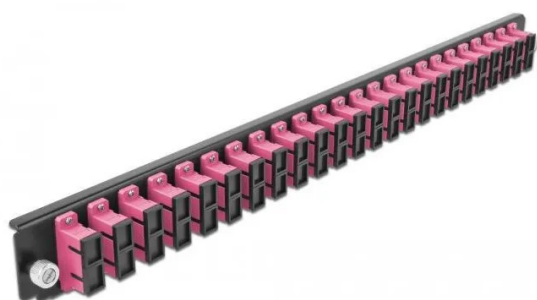

Item no.: 354647

## 19" Fibre Optic Splice Box Front Panel 24 Port SC Duplex violet

from **30,71 EUR**

Item no.: 354647  
shipping weight: 0.40 kg  
Manufacturer: Delock

### Product Description

This front panel from Delock can be installed in the 19" splice box from Delock.

- Connectors: 24x SC Duplex female > 24x SC Duplex female
- Colour: violet
- For 48 OM4 multimode fibres
- Zirconium ceramic ferrule with protective cap
- For mounting in 19" splice box, 1 U
- Housing colour: Black
- Dimensions (LxWxH): approx. 482.6 x 44.0 x 44.0 mm