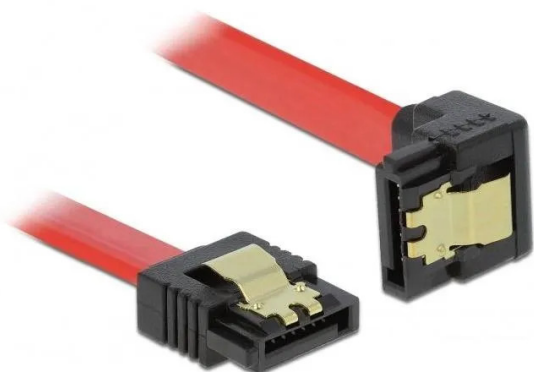

Item no.: 358556

83979 - SATA 6 Gb/s cable straight to bottom angled 50 cm red

from **1,85 EUR**

Item no.: 358556
shipping weight: 0.10 kg
Manufacturer: Delock

Product Description

Description This SATA cable by Delock is used for the internal connection of various SATA devices, such as hard drives, controller cards or flash memory. It complies with the latest standard and supports a data transfer rate of up to 6 Gb/s and is downward compatible with the previous SATA versions, whereby only the respective transfer rate can be achieved. When connecting a hard drive, the SATA cable is guided downwards. Additional locking when connecting the cable is made possible by the metal clips on the connectors. Technical data- Connectors: 1 x SATA 6 Gb/s 7 pin female straight > 1 x SATA 6 Gb/s 7 pin female angled down- With gold-coloured metal clips- Data transfer rate up to 6 Gb/s- Backwards compatible with SATA 1.5 Gb/s and 3 Gb/s- Wire cross-section: 26 AWG- Colour: red- Length without connectors: approx. 50 cm System requirements- One free SATA port Package contents- SATA cable