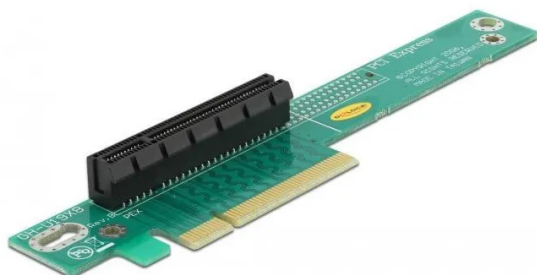

Item no.: 358265

Riser card PCI Express x8 >x8 90° angled left

from **18,49 EUR**

Item no.: 358265
shipping weight: 0.10 kg
Manufacturer: Delock

Product Description

The PCI Express riser card from Delock angles the PCI Express slot by 90°. This type of horizontal installation is necessary in 1U computer housings, as vertical installation is not possible for space reasons.

- Connections: 1x PCI Express x8 plug > 1x PCI Express x8 slot
- For 48.3 cm (19 inch) enclosure 1 U
- Left facing
- Dimensions: overall height 24 mm, complete height 32 mm
- OS independent, no driver installation required