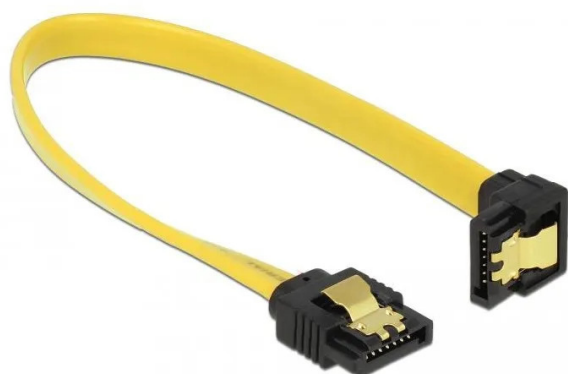

Item no.: 358505

SATA 6 Gb/s cable top angled to bottom angled 20 cm yellow

from **1,24 EUR**

Item no.: 358505
shipping weight: 0.10 kg
Manufacturer: Delock

Product Description

This SATA cable from Delock is used for the internal connection of various SATA devices, such as hard drives, controller cards or flash memory. It complies with the latest standard and supports a data transfer rate of up to 6 Gb/s and is downward compatible with the previous SATA versions, whereby only the respective transfer rate can be achieved here. Additional snap-in when connecting the cable is made possible by the metal clips on the connectors.

- Connectors: 1x SATA 6 Gb/s 7 pin female top angled > 1x SATA 6 Gb/s 7 pin female bottom angled
- With gold-coloured metal clips
- Data transfer rate up to 6 Gb/s
- Downward compatible to SATA 1.5 Gb/s and 3 Gb/s
- Wire gauge: 26 AWG
- Colour: yellow
- Length without connectors: approx. 20 cm