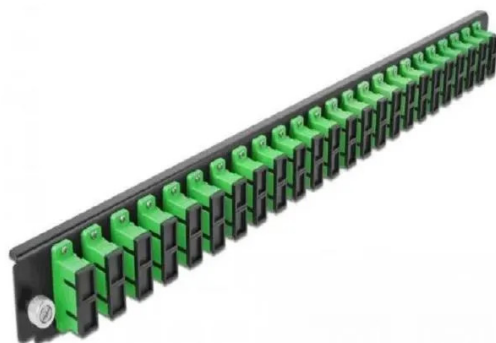

Item no.: 354644

19? Fibre Optic Splice Box Front Panel 24 Port SC Duplex green

from **31,93 EUR**

Item no.: 354644
shipping weight: 0.30 kg
Manufacturer: Delock

Product Description

This front panel from Delock can be installed in the 19? splice box from Delock.

Specification

- Connectors: 24 x SC Duplex female > 24 x SC Duplex female
- Colour: green
- For 48 OS2 singlemode fibres
- Zirconium ceramic ferrule with protective cap
- For mounting in 19? splice box, 1 U
- Housing colour: black
- Dimensions (LxWxH): approx. 482.6 x 44.0 x 44.0 mm

System requirements

- Delock 19? glass fibre splice box 43348

Package contents

- 19? splice box front panel

Packaging

- White Box

Specifications

Scan this QR code to
view the product
All details, up-to-date
prices and availability