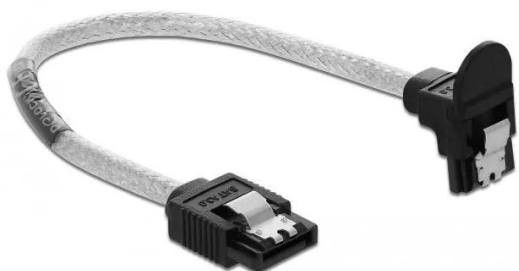

Item no.: 358574

SATA 6 Gb/s cable straight to bottom angled 20 cm transparent

from **2,56 EUR**

Item no.: 358574
shipping weight: 0.10 kg
Manufacturer: Delock

Product Description

This SATA cable from Delock is used for the internal connection of various SATA devices, such as hard drives, controller cards or flash memory. It complies with the latest standard and supports a data transfer rate of up to 6 Gb/s and is downward compatible with the previous SATA versions, whereby only the respective transfer rate can be achieved here. When connecting a hard disk, the SATA cable is led away downwards. Additional snap-in when connecting the cable is made possible by the metal clips on the connectors.

- Connectors: 1x SATA 6 Gb/s 7 pin female straight > 1x SATA 6 Gb/s 7 pin female bottom angled
- With metal clips
- Data transfer rate up to 6 Gb/s
- Downward compatible to SATA 1.5 Gb/s and 3 Gb/s
- Wire cross-section: 26 AWG
- Cable diameter: approx. 4.4 mm
- Colour: transparent
- Length without connectors: approx. 20 cm