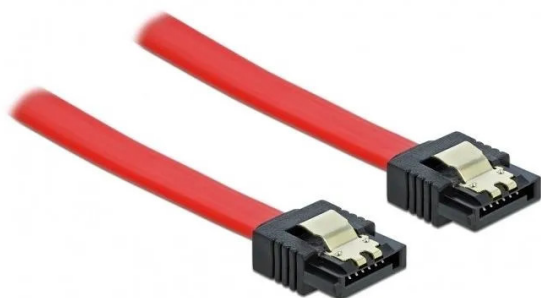

Item no.: 358489

SATA 6 Gb/s cable 70 cm red

from **1,85 EUR**

Item no.: 358489
shipping weight: 0.10 kg
Manufacturer: Delock

Product Description

This SATA cable from Delock is used for the internal connection of various SATA devices, such as hard drives, controller cards or flash memory. It complies with the latest standard and supports a data transfer rate of up to 6 Gb/s and is downward compatible with the previous SATA versions, whereby only the respective transfer rate can be achieved here. Additional snap-in when connecting the cable is made possible by the metal clips on the connectors.

- Connectors: 1x SATA 6 Gb/s 7 pin female straight > 1x SATA 6 Gb/s 7 pin female straight
- With gold-coloured metal clips
- Data transfer rate up to 6 Gb/s
- Downward compatible to SATA 1.5 Gb/s and 3 Gb/s
- Wire gauge: 26 AWG
- Colour: red
- Length without connectors: approx. 70 cm