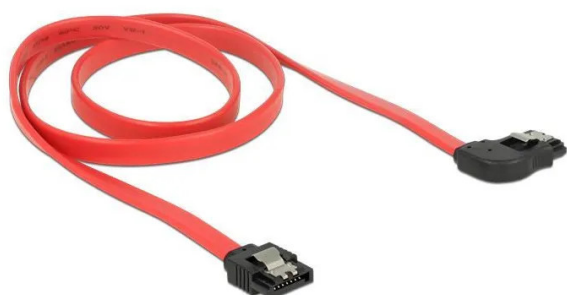

Item no.: 358548

## SATA 6 Gb/s cable straight to right angled 70 cm red

from **1,95 EUR**

Item no.: 358548  
shipping weight: 0.10 kg  
Manufacturer: Delock

### Product Description

This SATA cable from Delock is used for the internal connection of various SATA devices, such as hard drives, controller cards or flash memory. It complies with the latest standard and supports a data transfer rate of up to 6 Gb/s and is downward compatible with the previous SATA versions, whereby only the respective transfer rate can be achieved here. When connecting a hard disk, the SATA cable is led away to the right. Additional snap-in when connecting the cable is made possible by the metal clips on the connectors.

- Connectors: 1x SATA 6 Gb/s 7 pin female straight > 1x SATA 6 Gb/s 7 pin female right angled
- With gold-coloured metal clips
- Data transfer rate up to 6 Gb/s
- Downward compatible to SATA 1.5 Gb/s and 3 Gb/s
- Wire gauge: 26 AWG
- Colour: red
- Length without connectors: approx. 70 cm