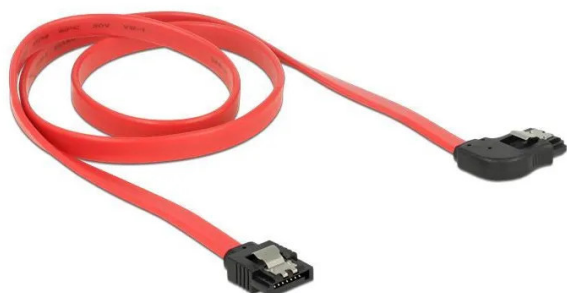

Item no.: 358548

SATA 6 Gb/s cable straight to right angled 70 cm red

from **1,73 EUR**

Item no.: 358548
shipping weight: 0.10 kg
Manufacturer: Delock

Product Description

This SATA cable from Delock is used for the internal connection of various SATA devices, such as hard drives, controller cards or flash memory. It complies with the latest standard and supports a data transfer rate of up to 6 Gb/s and is downward compatible with the previous SATA versions, whereby only the respective transfer rate can be achieved here. When connecting a hard disk, the SATA cable is led away to the right. Additional snap-in when connecting the cable is made possible by the metal clips on the connectors.

- Connectors: 1x SATA 6 Gb/s 7 pin female straight > 1x SATA 6 Gb/s 7 pin female right angled
- With gold-coloured metal clips
- Data transfer rate up to 6 Gb/s
- Downward compatible to SATA 1.5 Gb/s and 3 Gb/s
- Wire gauge: 26 AWG
- Colour: red
- Length without connectors: approx. 70 cm