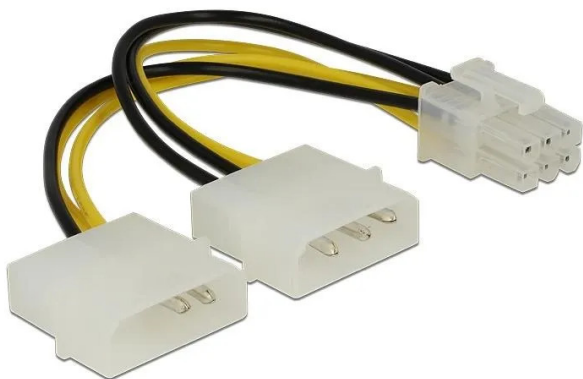

Item no.: 358221

Power cable for PCI Express cards 15 cm

from **2,03 EUR**

Item no.: 358221
shipping weight: 0.10 kg
Manufacturer: Delock

Product Description

This power cable from Delock, with a length of 15 cm, is used to supply power to PCI Express cards, including PCI Express graphics cards.

- Connectors: 1x 6 pin > 2x Molex plug
- Cable length: approx. 15 cm

Specifications

Scan this QR code to
view the product
All details, up-to-date
prices and availability