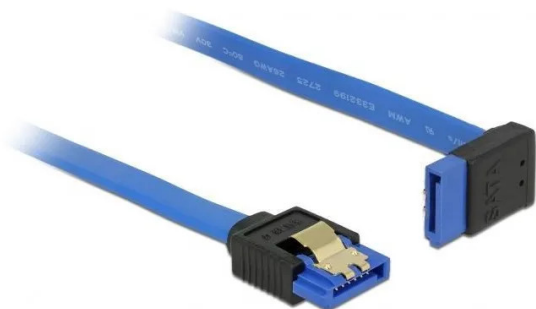

Item no.: 367814

84995 - Cable SATA 6 Gb/s female straight to SATA female angled 20 cm blue with gold clips

from **1,91 EUR**

Item no.: 367814
shipping weight: 0.10 kg
Manufacturer: Delock

Product Description

This SATA cable from Delock is used for the internal connection of various SATA devices, such as hard drives, controller cards or flash memory. It complies with the latest standard and supports a data transfer rate of up to 6 Gb/s and is downward compatible with the previous SATA versions, whereby only the respective transfer rate can be achieved here. When connecting a hard disk, the SATA cable is led away upwards. Additional snap-in when connecting the cable is made possible by the metal clips on the connectors.

- Connectors: 1x SATA 6 Gb/s 7 pin female straight > 1x SATA 6 Gb/s 7 pin female top angled
- Data transfer rate up to 6 Gb/s
- Downward compatible to SATA 1.5 Gb/s and 3 Gb/s
- Wire gauge: 26 AWG
- Colour: blue
- With gold-coloured metal clip
- Length without connectors: approx. 20 cm