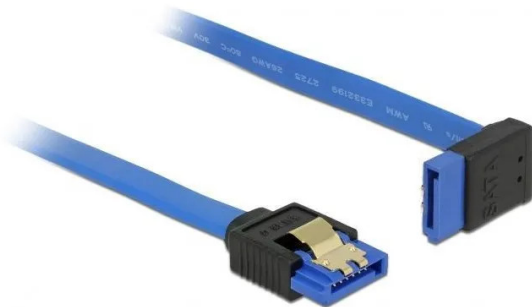

Item no.: 367814

84995 - Cable SATA 6 Gb/s female straight to SATA female angled 20 cm blue with gold clips

from **1,99 EUR**

Item no.: 367814
shipping weight: 0.10 kg
Manufacturer: Delock

Product Description

This SATA cable from Delock is used for the internal connection of various SATA devices, such as hard drives, controller cards or flash memory. It complies with the latest standard and supports a data transfer rate of up to 6 Gb/s and is downward compatible with the previous SATA versions, whereby only the respective transfer rate can be achieved here. When connecting a hard disk, the SATA cable is led away upwards. Additional snap-in when connecting the cable is made possible by the metal clips on the connectors.

- Connectors: 1x SATA 6 Gb/s 7 pin female straight > 1x SATA 6 Gb/s 7 pin female top angled
- Data transfer rate up to 6 Gb/s
- Downward compatible to SATA 1.5 Gb/s and 3 Gb/s
- Wire gauge: 26 AWG
- Colour: blue
- With gold-coloured metal clip
- Length without connectors: approx. 20 cm