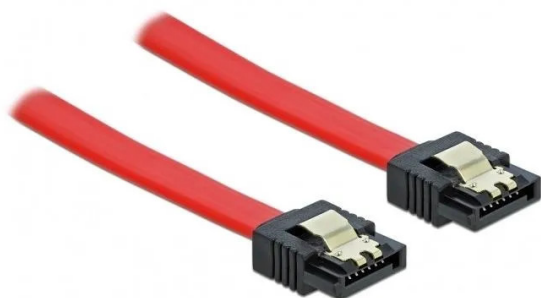

Item no.: 367979

82676 - Cable SATA 6 Gb/s male straight to SATA male straight 30 cm red metal

from **1,73 EUR**

Item no.: 367979
shipping weight: 0.10 kg
Manufacturer: Delock

Product Description

This SATA cable from Delock is used for the internal connection of various SATA devices, such as hard drives, controller cards or flash memory. It complies with the latest standard and supports a data transfer rate of up to 6 Gb/s and is downward compatible with the previous SATA versions, whereby only the respective transfer rate can be achieved here. Additional locking when connecting the cable is made possible by the metal clips on the connectors.

Specification:

- Connectors: SATA 6 Gb/s 7 pin male straight > SATA 6 Gb/s 7 pin male straight
- Data transfer rate up to 6 Gb/s
- Downward compatible to SATA 1.5 Gb/s and 3 Gb/s
- Wire gauge: 26 AWG
- Colour: cable: red; connectors: black
- Length incl. connectors: approx. 30 cm