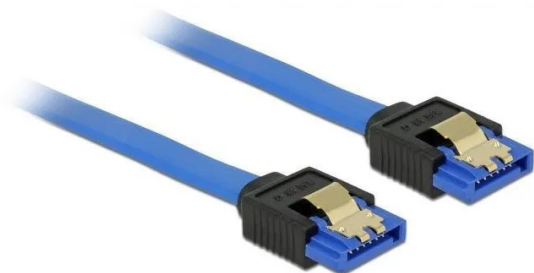

Item no.: 367803

84978 - Cable SATA 6 Gb/s female straight to SATA female straight 30 cm blue with gold

from **2,05 EUR**

Item no.: 367803
shipping weight: 0.10 kg
Manufacturer: Delock

Product Description

This SATA cable from Delock is used for the internal connection of various SATA devices, such as hard drives, controller cards or flash memory. It complies with the latest standard and supports a data transfer rate of up to 6 Gb/s and is downward compatible with the previous SATA versions, whereby only the respective transfer rate can be achieved here. Additional snap-in when connecting the cable is made possible by the metal clips on the connectors.

Specification:

- Connectors: 1x SATA 6 Gb/s 7 pin female straight to 1x SATA 6 Gb/s 7 pin female straight
- Data transfer rate up to 6 Gb/s
- Downward compatible to SATA 1.5 Gb/s and 3 Gb/s
- Wire gauge: 26 AWG
- Colour: blue
- With gold-coloured metal clip
- Length without connectors: approx. 30 cm