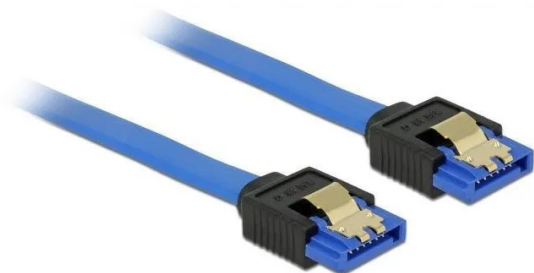

## 84978 - Cable SATA 6 Gb/s female straight to SATA female straight 30 cm blue with gold

from **1,97 EUR**

Item no.: 367803  
shipping weight: 0.10 kg  
Manufacturer: Delock

### Product Description

This SATA cable from Delock is used for the internal connection of various SATA devices, such as hard drives, controller cards or flash memory. It complies with the latest standard and supports a data transfer rate of up to 6 Gb/s and is downward compatible with the previous SATA versions, whereby only the respective transfer rate can be achieved here. Additional snap-in when connecting the cable is made possible by the metal clips on the connectors.

Specification:

- Connectors: 1x SATA 6 Gb/s 7 pin female straight to 1x SATA 6 Gb/s 7 pin female straight
- Data transfer rate up to 6 Gb/s
- Downward compatible to SATA 1.5 Gb/s and 3 Gb/s
- Wire gauge: 26 AWG
- Colour: blue
- With gold-coloured metal clip
- Length without connectors: approx. 30 cm