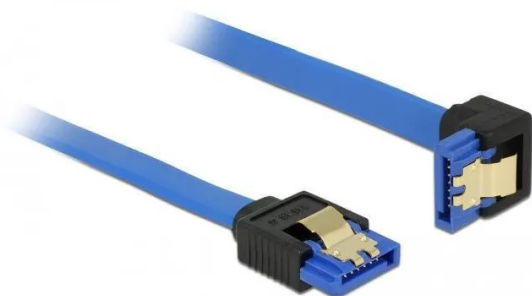

## 85088 - Cable SATA 6 Gb/s female straight to SATA female bottom angled 10 cm blue

from **2,12 EUR**

Item no.: 367824  
shipping weight: 0.10 kg  
Manufacturer: Delock

### Product Description

This SATA cable from Delock is used for the internal connection of various SATA devices, such as hard drives, controller cards or flash memory. It complies with the latest standard and supports a data transfer rate of up to 6 Gb/s and is downward compatible with the previous SATA versions, whereby only the respective transfer rate can be achieved here. When connecting a hard disk, the SATA cable is led away downwards. Additional snap-in when connecting the cable is made possible by the metal clips on the connectors.

- Connectors: 1x SATA 6 Gb/s 7 pin female straight > 1x SATA 6 Gb/s 7 pin female bottom angled
- Data transfer rate up to 6 Gb/s
- Downward compatible to SATA 1.5 Gb/s and 3 Gb/s
- Wire gauge: 26 AWG
- Colour: blue
- With gold-coloured metal clip
- Length without connectors: approx. 10 cm