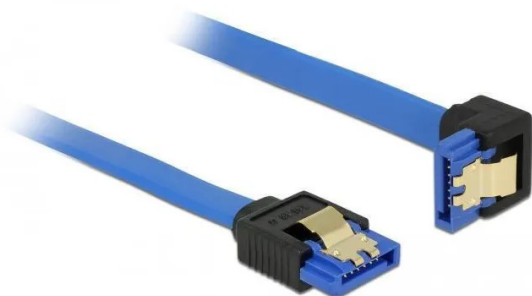

## 85088 - Cable SATA 6 Gb/s female straight to SATA female bottom angled 10 cm blue

from **2,20 EUR**

Item no.: 367824  
shipping weight: 0.10 kg  
Manufacturer: Delock

### Product Description

This SATA cable from Delock is used for the internal connection of various SATA devices, such as hard drives, controller cards or flash memory. It complies with the latest standard and supports a data transfer rate of up to 6 Gb/s and is downward compatible with the previous SATA versions, whereby only the respective transfer rate can be achieved here. When connecting a hard disk, the SATA cable is led away downwards. Additional snap-in when connecting the cable is made possible by the metal clips on the connectors.

- Connectors: 1x SATA 6 Gb/s 7 pin female straight > 1x SATA 6 Gb/s 7 pin female bottom angled
- Data transfer rate up to 6 Gb/s
- Downward compatible to SATA 1.5 Gb/s and 3 Gb/s
- Wire gauge: 26 AWG
- Colour: blue
- With gold-coloured metal clip
- Length without connectors: approx. 10 cm